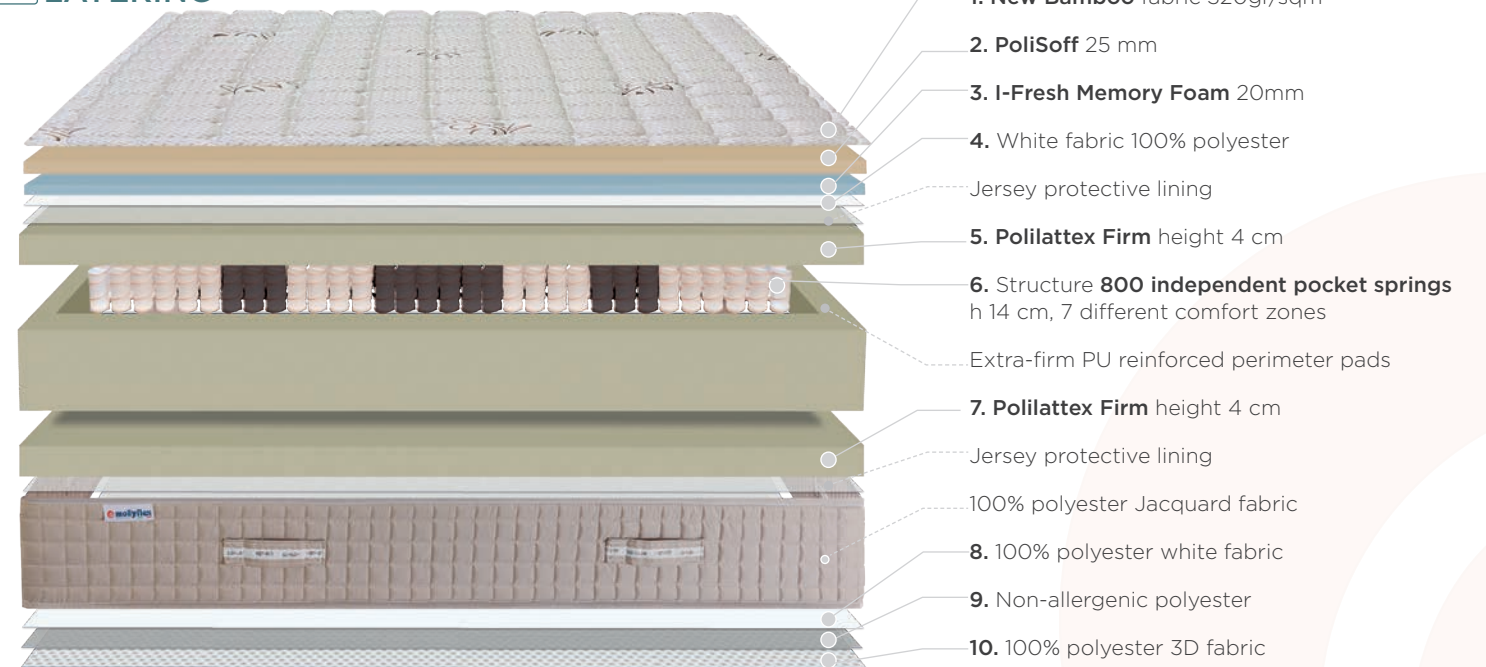

LAYERING

CORE CHARACTERISTICS

- Anatomical
- 800 pocket springs
- 7 different comfort zones
- Disperses moisture
- Suitable for Motorised bed bases
- DO NOT flip over
- Indeformable
- NO CFC

AVAILABLE ON REQUEST

- CARBON barrier against electromagnetic pollution (jersey with carbon)
- Available flat or vacuum rolled

PLUS

TECHNOLOGY AND WELLNESS
BAMBOO + POLISOFF + I-FRESH

The **bamboo** fiber fabric coupled with **Polisoff** technology and **I-Fresh** memory foam create an ideal **microclimate** for **wellness** thanks to the **breathability** and **freshness** of the fabrics.

The bamboo fibre, particularly appreciated for its **sweat-proof properties**, promotes evaporation of body moisture and ensures a **cool, dry sleep**.

RECOMMENDED BED BASE

We recommend using slatted bases with adequate support. Catalogue ref. on page 94.