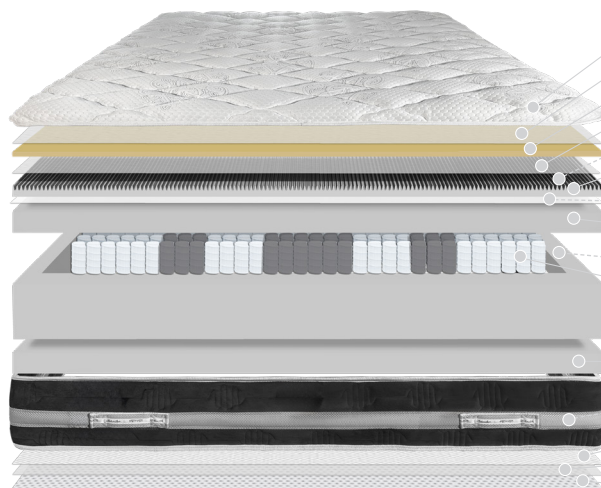

The **removable topper** in elegant **Stretch Impressive** fabric is filled with **temperature-regulating Polisoiff**.

In this model **further comfort** is provided by the **removable inner topper** in **slow-progression Memory Foam Soft Touch** protected by its own cover.

■ 100% poliester

- Removable
- Washable with stain remover (top part)
- Hypoallergenic
- Air System 3D breathable underside
- More congruent for container bed

SCALE OF RIGIDITY 6

MOONPUR
Exclusive Sleep

STRATIFICATION

1. **Stretch Impressive 350 g/sqm fabric**
2. **Hypoallergenic polyester**
3. **PolySoff 25 mm**
4. **White canvas 100% polyester**
Protective Jersey underlining
5. **Removable topper: Memory Foam Soft Touch Bugnato Slow Progression** height 3.5 cm
Protective Jersey underlining
6. **Polilattex Firm** height 4 cm
Extra-Firm PU-reinforced perimeter pads
7. **Structure 1600 independent micro springs**
h 14 cm with 7 P.D. zones
8. **Polilattex Firm** height 4 cm
Breathable 3D perimeter band
9. **White canvas 100% polyester**
10. **Hypoallergenic polyester**
11. **3D fabric 100% polyester**

CORE CHARACTERISTICS

- | | | |
|--------------------------------|------------------------------|-----------------------------|
| Anatomical | Memory Foam slow progression | NO CFCS |
| 1600 springs pocketed | Antidecubitus | Suitable for motorised nets |
| 7 bearing zones differentiated | Disperses moisture | Indeformable |