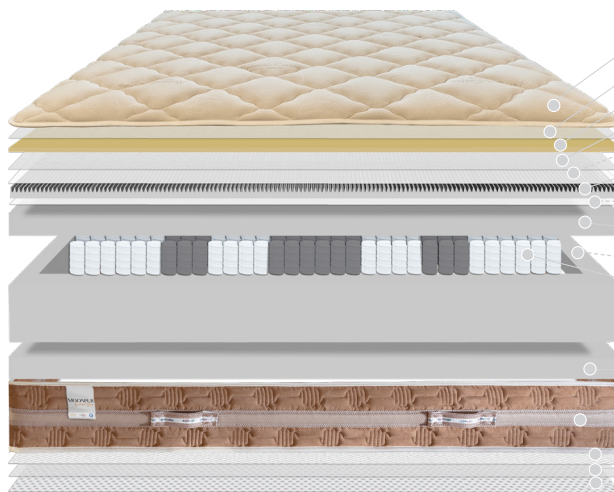

The **removable Stretch Natural Cotton topper** is filled with **temperature-regulating Polisoft**.

In this model **further comfort** is provided by the **removable inner topper** in **slow-progression Memory Foam Soft Touch** protected by its own cover. Finally, support is provided by the **Polilattex Firm** sheet.

The **3D fabric layer** in contact with the mesh **optimises transpiration**.

- Height **27cm**

CASING CHARACTERISTICS

COTONE ORGANICO

100% Organic cotton

STRETCH NATURAL COTTON FABRIC
400 GR/MQ

- Removable
- Washable with stain remover (top part)
- Hypoallergenic
- Air System 3D breathable underside
- More congruent for container bed

SCALE OF RIGIDITY 6

MOONPUR
Exclusive Sleep

STRATIFICATION

1. Stretch Natural Cotton 400 g/mq fabric
2. Non-allergenic polyester
3. PolySoff 25 mm
4. White canvas 100% polyester
- Jersey protective underlining
5. Removable topper: **Soft Touch Memory Foam**
- Slow Progression height 3.5 cm**
- Jersey protective underlining
6. **Polilattex Firm** height 4 cm
- Extra-Firm PU-reinforced perimeter pads
7. Structure **1600 independent micro springs**
- h 14 cm with 7 P.D. zones
8. **Polilattex Firm** height 4 cm
- Breathable 3D perimeter band
9. White canvas 100% polyester
10. Hypoallergenic polyester
11. 3D fabric 100% polyester

CORE CHARACTERISTICS

- | | | |
|--------------------------------|------------------------------|-----------------------------|
| Anatomical | Memory Foam slow progression | NO CFCS |
| 1600 springs pocketed | Antidecubitus | Suitable for motorised nets |
| 7 bearing zones differentiated | Disperses moisture | Indeformable |