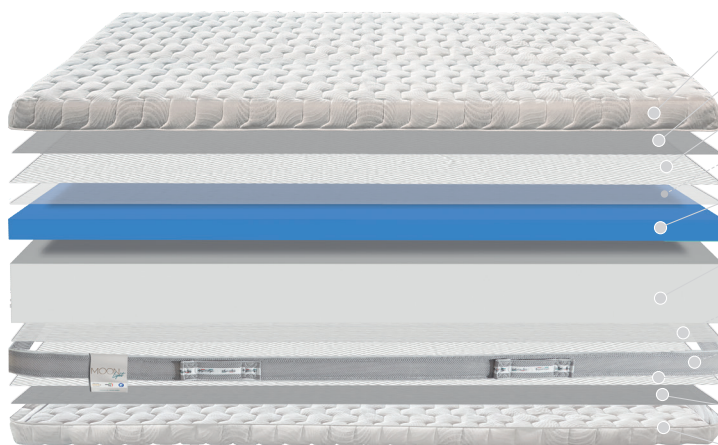

GIOTTO MEMORY

ART. 1190

TECHNOLOGY AND WELLNESS
THE PERFECT SYNERGY FOR REST

The **Giotto** mattress is the practical, **lightweight**, **versatile** solution for your nights.

Its **hypoallergenic**, removable **Stretch Mirelle** cover is quilted for a **pleasant feel**.

The **Memory Foam Soft Toch** layer provides **pleasant comfort**.

The **medium bearing capacity Polilattex** base **provides balanced** and anatomical support for **correct spinal support**.

The **protective jersey underlining** allows the mattress to be used while the fabric is being washed.

- Height **22cm**

VIDEO

CATALOGUE

CLASSIC FOAM SERIES

CASING CHARACTERISTICS

STRETCH MIRELLE FABRIC 210 GR/MQ

- 100% polyester

- Removable
- Washable 30°
- Hypoallergenic
- Air System side

SCALE OF RIGIDITY 6

MOON *Light*

STRATIFICATION

1. Stretch Mirelle 210 gr/sqm fabric
2. Non-allergenic polyester
3. Jersey fabric
4. Memory Foam Soft Toch height 5 cm
5. Polilattex Firm height 15 cm
6. Jersey fabric
7. Hypoallergenic polyester
8. Stretch Mirelle 210 gr/sqm fabric